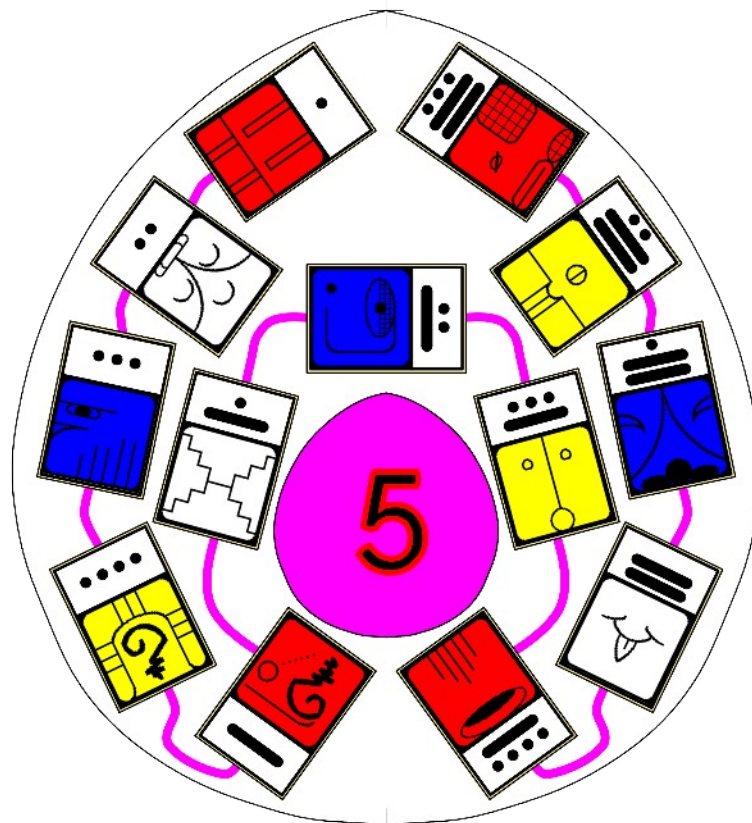

Castle White - Enchanted Wave 5

Ewan McGregor - 31.03.1971

Mayan Kin 57: Red Harmonic Earth

I empower in order to evolve
 Commanding synchronicity
 I seal the matrix of navigation
 With the overtone tone of radiance
 I am guided by the power of life force

	Crystal Seed
	Jason Donovan

	Cosmic Serpent
	Marlon Brando

	Resonant Storm
	Sean Connery
	Mohammed Ali
	Jennifer Aniston

Time Tunnel
The Atari Alliance

The central graphic is a circular emblem with a multi-colored rainbow border. Inside the border, the text "Time Tunnel" is written in a bold, black, sans-serif font at the top, and "The Atari Alliance" is written at the bottom. A central square contains a green and red design. Surrounding this central square are several circular icons: a Hindu deity (top left), a Star Wars character (top right), a sphinx (bottom left), and Chewbacca (bottom right). The entire graphic is set against a black background.