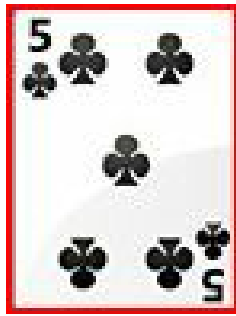

Castle White - Enchanted Wave 5

Ewan McGregor - 31.03.1971

Mayan Kin 57: Red Harmonic Earth

I empower in order to evolve
 Commanding synchronicity
 I seal the matrix of navigation
 With the overtone tone of radiance
 I am guided by the power of life force

	Crystal Seed
	Jason Donovan

	Cosmic Serpent
	Marlon Brando

	Resonant Storm
	Sean Connery
	Mohammed Ali
	Jennifer Aniston

Time Tunnel
The Atari Alliance

The central graphic is a circular emblem with a multi-colored rainbow border. Inside the border, the text "Time Tunnel" is written in a bold, black, sans-serif font at the top, and "The Atari Alliance" is written at the bottom. A central square contains a green and red design. Surrounding this central square are several circular icons: a Hindu deity (top left), a Star Wars character (top right), a sphinx (bottom left), and Chewbacca (bottom right). The entire graphic is set against a black background.